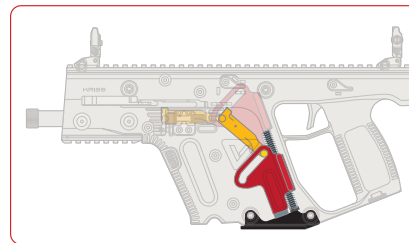

VECTOR G2 SBR

KRISS®

The KRISS Vector is the ideal choice for shooters seeking a controllable, compact weapon system. Available in popular calibers such as 9mm, .40 S&W, .45 ACP, and 10mm, the KRISS Vector is compatible with full size Glock® magazines, which allows shooters to share ammunition between their handgun and KRISS Vector. The KRISS Vector fieldstrips without the use of tools by simply removing 4 takedown pins to separate the major components for maintenance.

A wide range of accessories are also available to give users the ability reconfigure their KRISS Vector to suit their individual needs whether for home defense, competition, or duty use.

INCLUDES:

- > Low profile folding sights
- > Ambidextrous safety
- > Ambidextrous folding / telescoping stock
- > Glock® magazine compatibility
- > VMR 5" modular handguard

KRISS SUPER V RECOIL MITIGATION SYSTEM

At the heart of every KRISS Vector centerfire platform is the KRISS Super V System. The nonlinear operation is unlike any other, providing a shooter enhanced control through reduced felt recoil and muzzle climb. The low bore axis also provides control by aligning the bore directly in front of a shooter's hand. Combining both the KRISS Super V System and a low bore axis, the KRISS Vector allows for faster recovery between shots and increased speeds when transitioning between targets