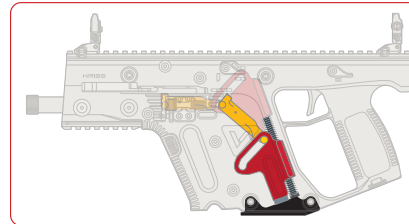

VECTOR G2 SMG

KRISS®

The KRISS Vector SMG is the ideal choice for law enforcement and military seeking a controllable, compact weapon system for CQB environments. Available in popular calibers 9x19mm and .45 ACP, the KRISS Vector SMG is compatible with full size Glock magazines, which allows users to share ammunition between their duty handgun and the KRISS Vector. Its safety and fire select levers are specifically designed to be separate and are ambidextrous. The KRISS Vector fieldstrips without the use of tools by simply removing 4 takedown pins to separate the major components for maintenance.

Whether for personal security or kinetic operations, the KRISS Vector SMG provides users the flexibility to reconfigure their KRISS Vectors to suit individual needs through a wide range of accessories.

KRISS SUPER V RECOIL MITIGATION SYSTEM

At the heart of every KRISS Vector centerfire platform is the KRISS Super V System. The nonlinear operation is unlike any other, providing a shooter enhanced control through reduced felt recoil and muzzle climb. The low bore axis also provides control by aligning the bore directly in front of a shooter's hand. Combining both the KRISS Super V System and a low bore axis, the KRISS Vector allows for faster recovery between shots and increased speeds when transitioning between targets

SPECIFICATIONS BASED ON MODEL SHOWN

Model	Caliber	Magazine Capacity	Frame Material	Barrel Length	Overall Length (Folded / Unfolded)	Height	Width	Weight (Unloaded)
Vector SMG 9	9x19	17 / 40	Advanced metal + polymer composite	6.5 in / 165.1 mm 1/2" x 28 Thread	18.5 in / 469.9 mm 27.9 in / 708.6 mm	6.8 in / 172.7 mm	2.8 in / 71.1 mm	7.7 lbs / 3.47 kg
Vector SMG 45	.45ACP	13 / 30	Advanced metal + polymer composite	6.5 in / 165.1 mm 16 x 1 LH Thread	18.5 in / 469.9 mm 27.9 in / 708.6 mm	6.8 in / 172.7 mm	2.8 in / 71.1 mm	7.7 lbs / 3.47 kg